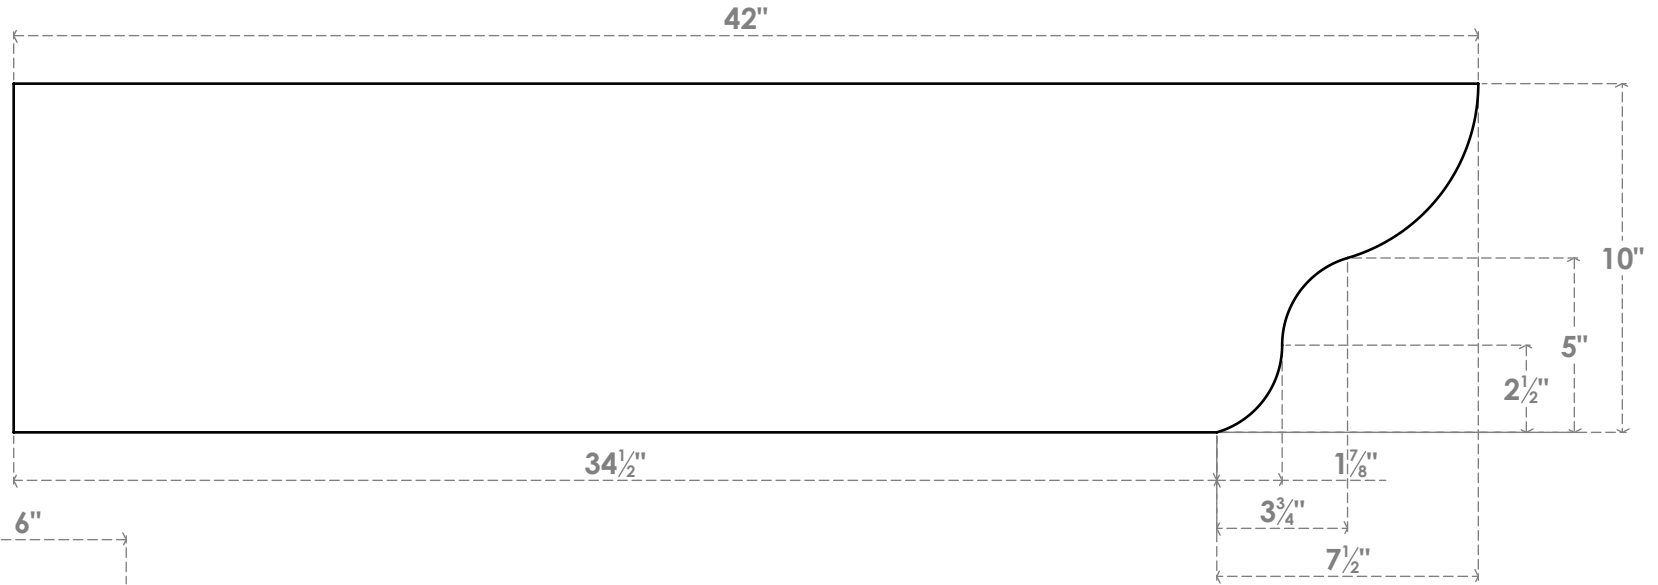

RFTP06X10X42GRN

6"W X 10"H X 42"L GREENSBORO ARCHITECTURAL GRADE PVC RAFTER TAIL

SIDE PROFILE

FRONT PROFILE

ISOMETRIC

EKENA MILLWORK
 2300 WEST MAIN ST.
 CLARKSVILLE, TX 75426
 TOLL FREE: 866-607-0453
 WWW.EKENAMILLWORK.COM