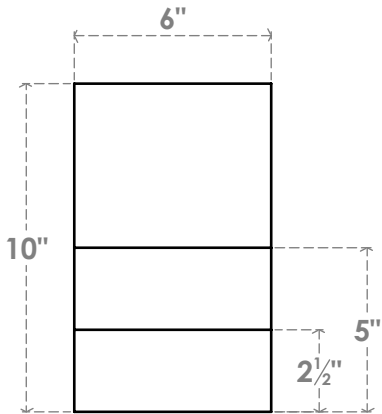

RFTP06X10X42GRN

6"W X 10"H X 42"L GREENSBORO ARCHITECTURAL GRADE PVC RAFTER TAIL

SIDE PROFILE

FRONT PROFILE

ISOMETRIC

EKENA MILLWORK
 2300 WEST MAIN ST.
 CLARKSVILLE, TX 75426
 TOLL FREE: 866-607-0453
 WWW.EKENAMILLWORK.COM